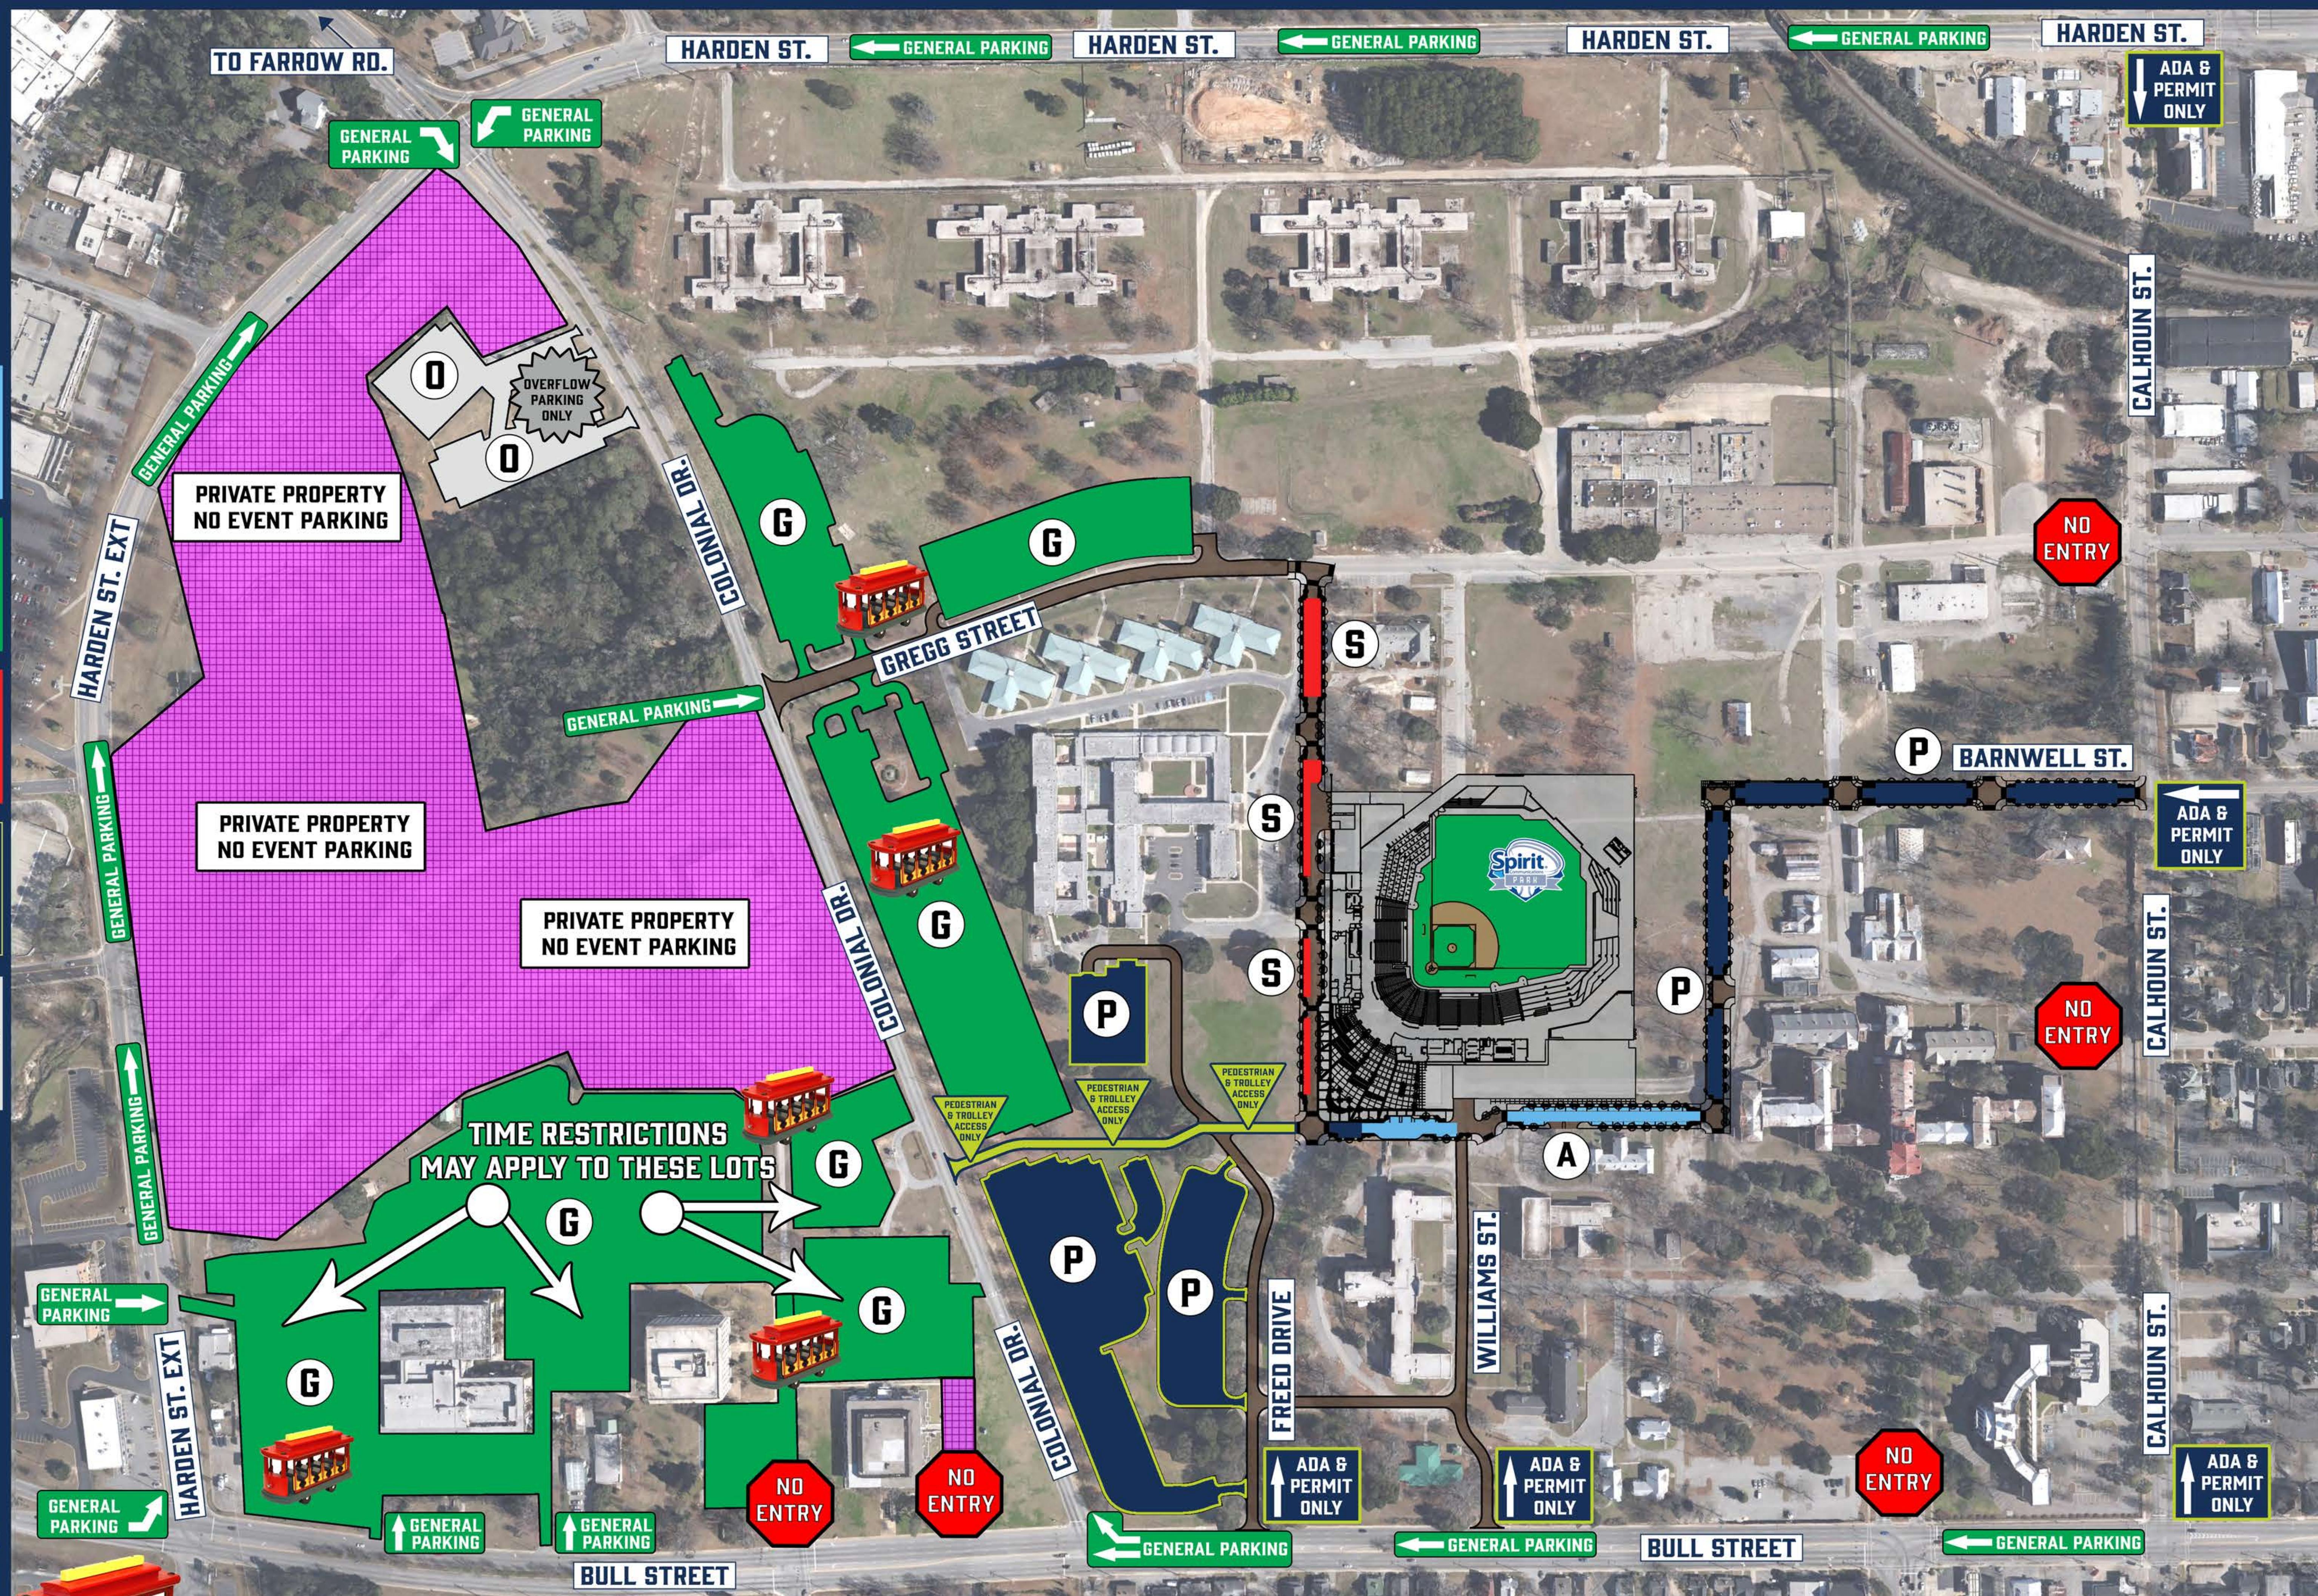

# PARKING LEGEND

**A**  
ADA PARKING  
USE ADA & PERMIT ENTRANCES

**G**  
GENERAL PARKING  
USE GENERAL PARKING ENTRANCES

**S**  
SUITE PARKING  
USE ADA & PERMIT ENTRANCES

**P**  
PERMIT PARKING  
USE ADA & PERMIT ENTRANCES

**O**  
OVERFLOW PARKING  
ONLY AVAILABLE DURING SELL OUTS

GENERAL PARKING  
\$3 / VEHICLE

COMPLIMENTARY TROLLEYS FROM G LOTS

AS A COURTESY, PLEASE DON'T PARK IN NEARBY NEIGHBORHOODS.