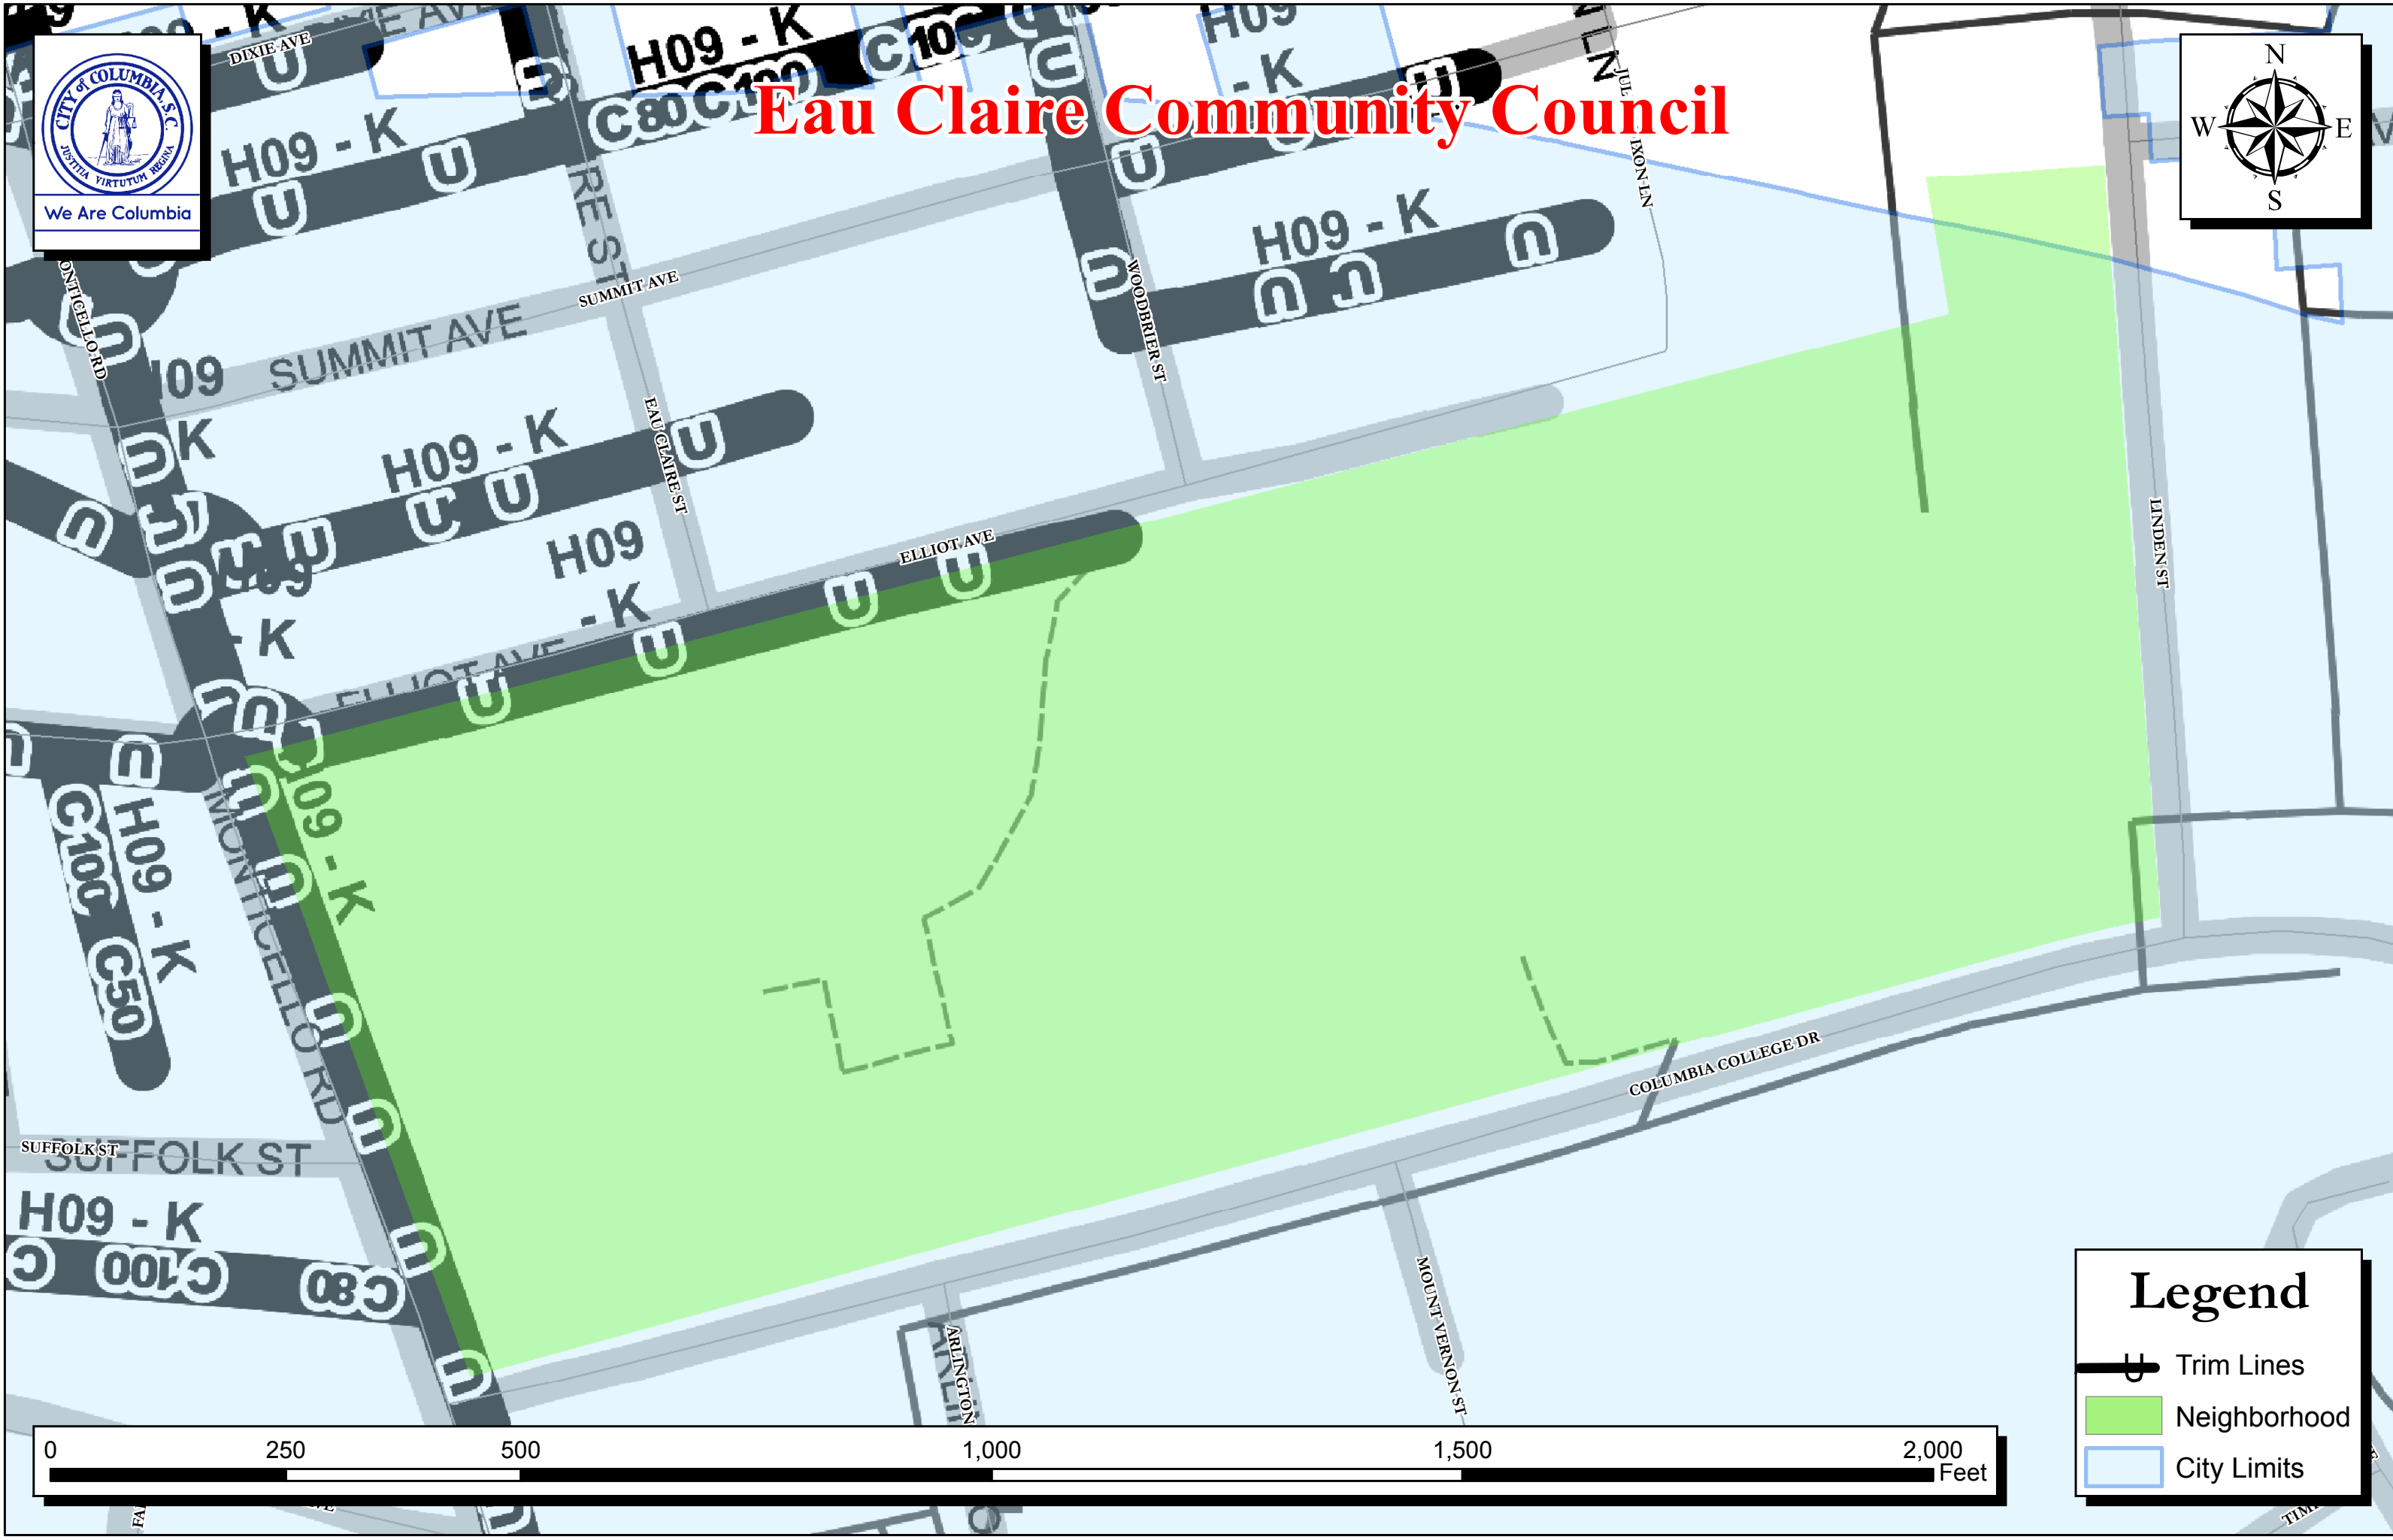

Eau Claire Community Council

Legend

- Trim Lines
- Neighborhood
- City Limits