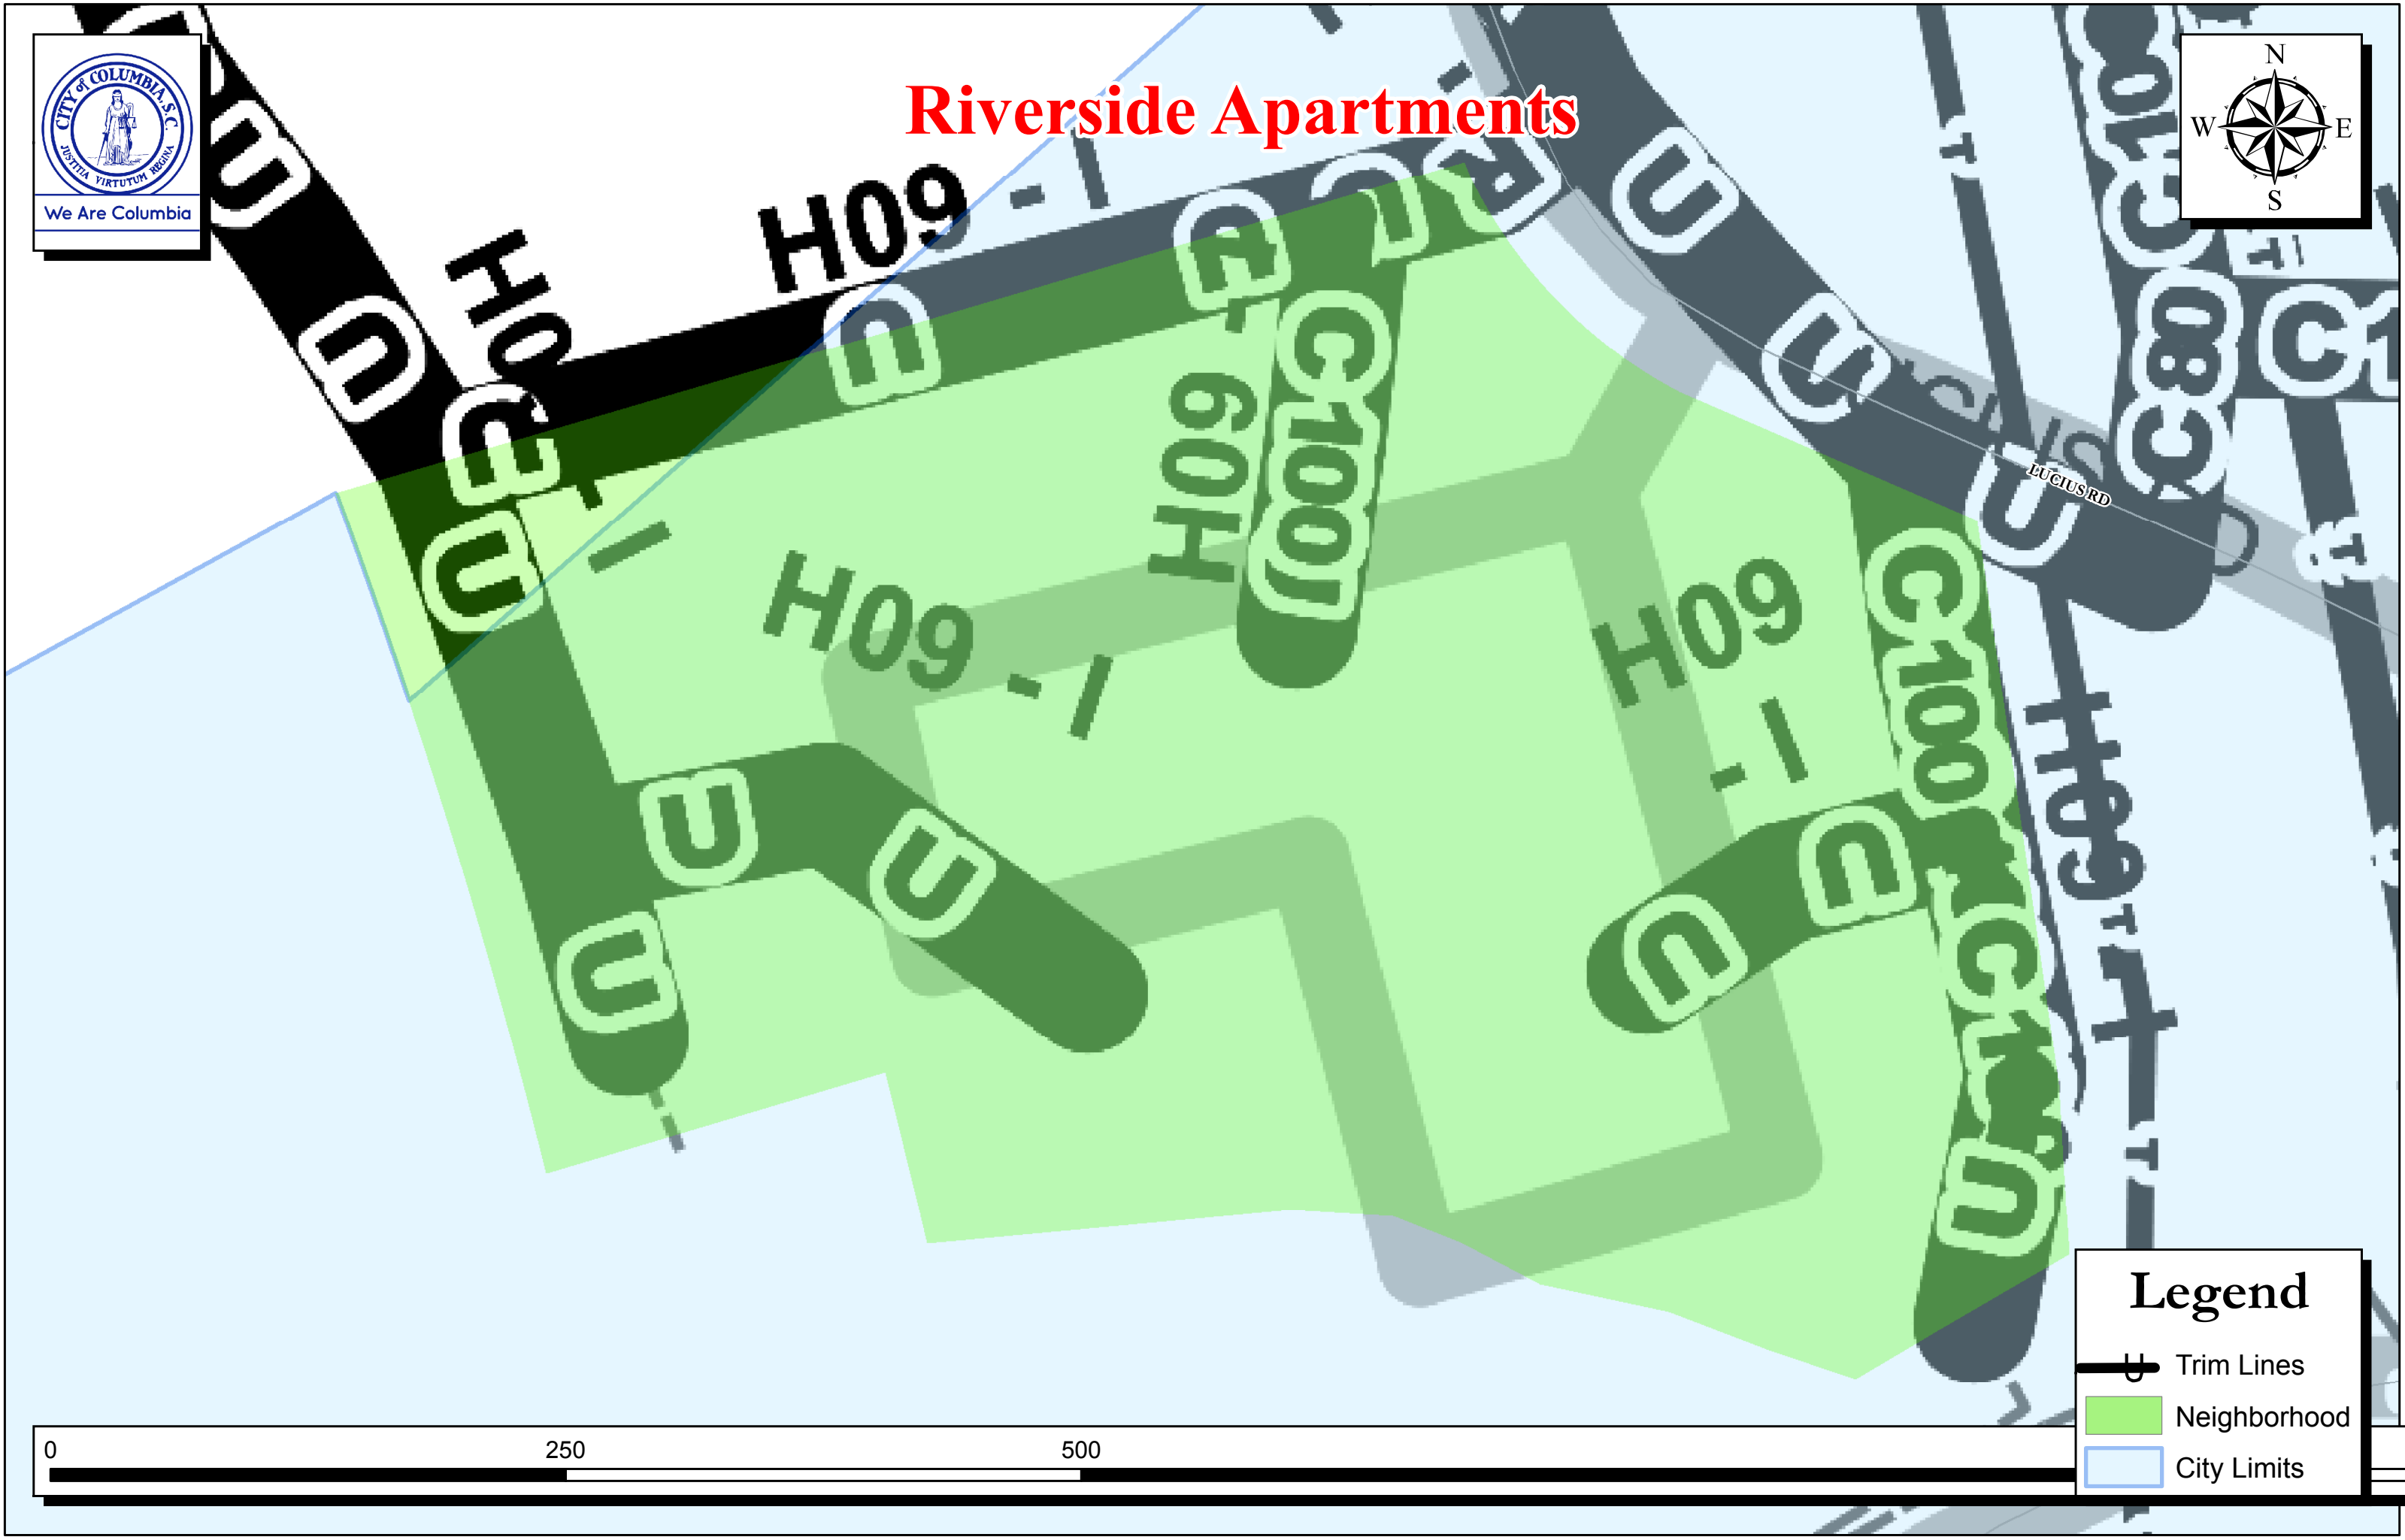

# Riverside Apartments

**Legend**

-  Trim Lines
-  Neighborhood
-  City Limits

0 250 500