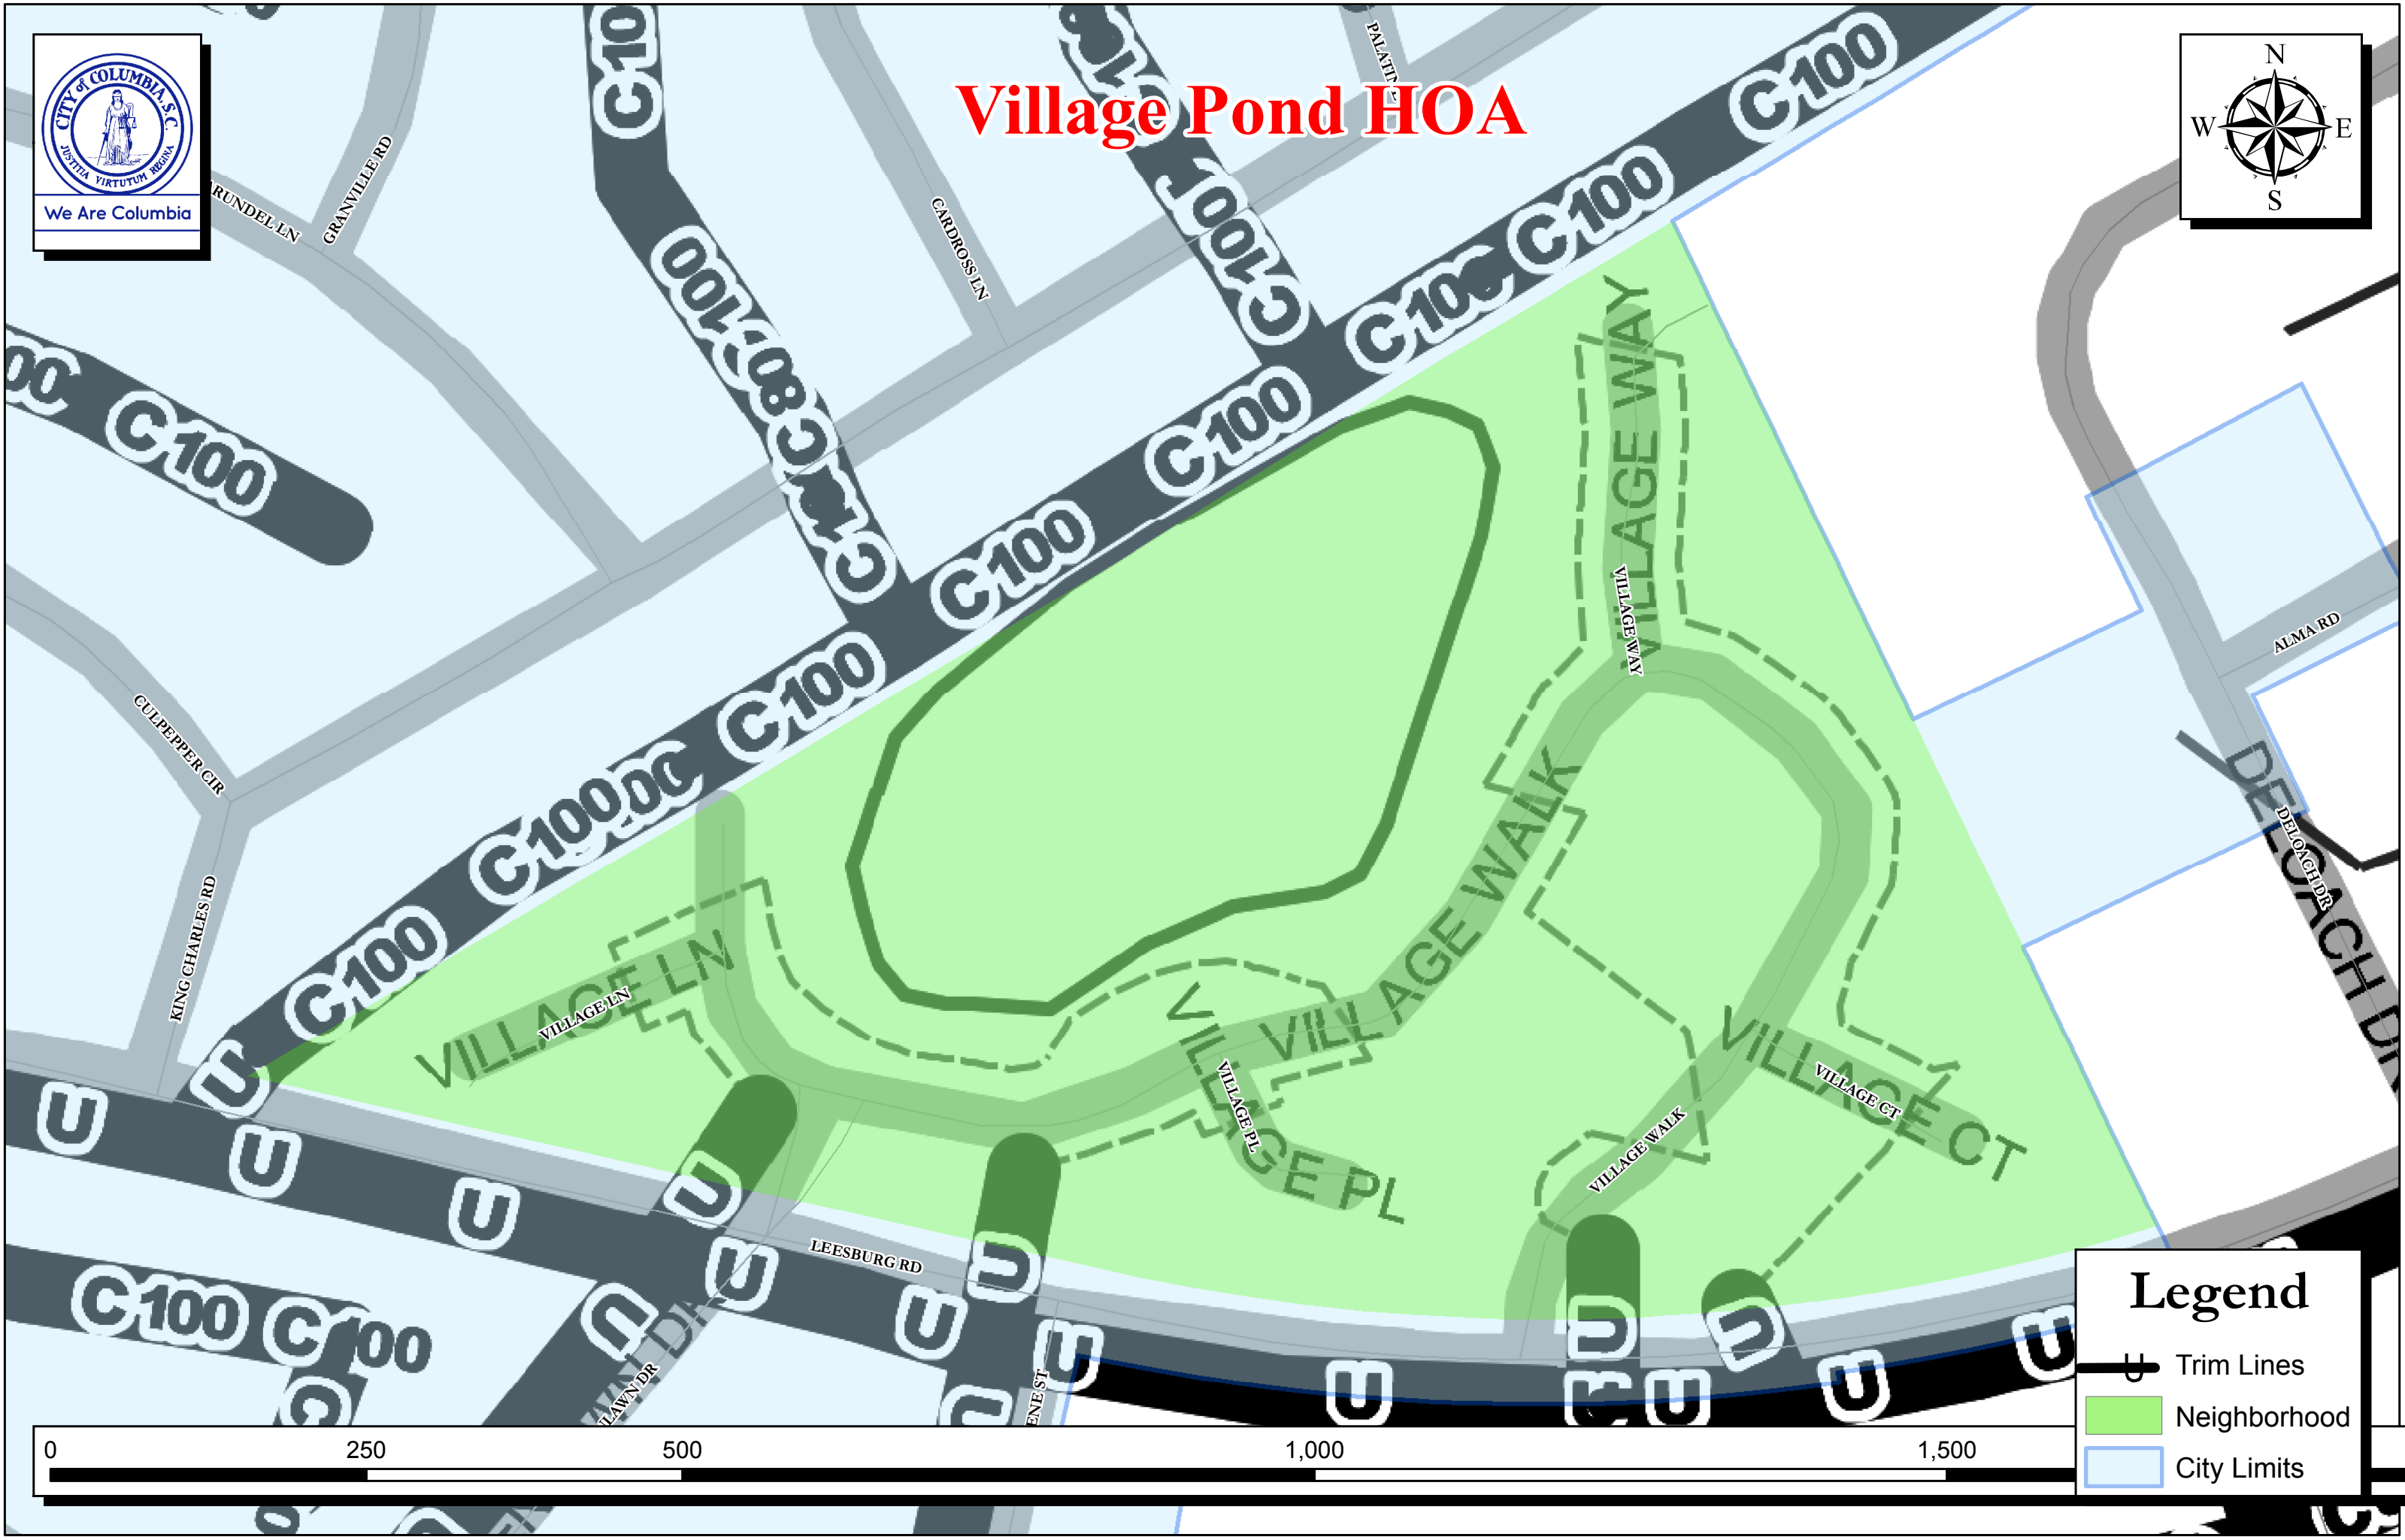

# Village Pond HOA

### Legend

- Trim Lines
- Neighborhood
- City Limits

0 250 500 1,000 1,500